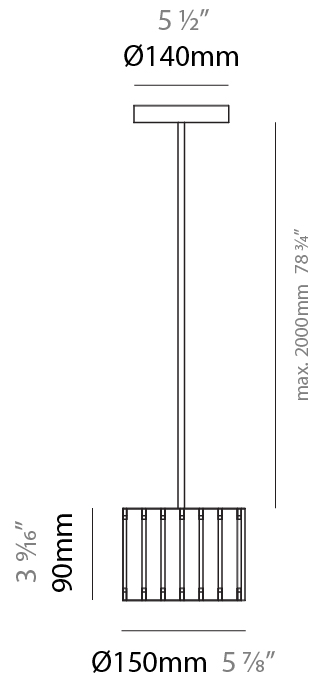

LUZ OCULTA WOOD SUSPENSION

D51043- -

base number   Finish Options   Finish Options

1. To build a product code in our configurator select the specify button on the base model # product page
2. To build a manual product code on this datasheet choose from the options listed below in blue font and add the suffix to the base model #

GENERAL

Series: Luz Oculta
Subseries: Luz Oculta Wood
Brand: Fambuena
Division: Design
Mounting Type: Suspension
Mounting Location: Ceiling
Subcategory: Pendant

PHYSICAL

Shape: Rectangle
Diameter (mm): 150
Diameter (in): 5 7/8
Height (mm): 90
Height (in): 3 9/16
Light Distribution: Direct / Indirect
Fixture Finish: [DOW / NAT](#)
Holder Finish: [BRA / BRZ](#)
Fixture Material: Metal / Wood
Cable Details: Cable length 2000mm / 79"

ELECTRICAL

Number of Lamps: 1
Lamp Type: LED Retrofit
Lamp Shape: T4
Bulb Included: Bulb Not Included
Max. Wattage Per Lamp (W): 3
Lamp Base: G9
Input Voltage (V): 120

LED

OPTICAL

RATINGS AND CERTIFICATIONS

Certified By: Certified for North American Standards
IP rating: IP20

PROJECT
TYPE
SPECIFIER
QUANTITY
DATE