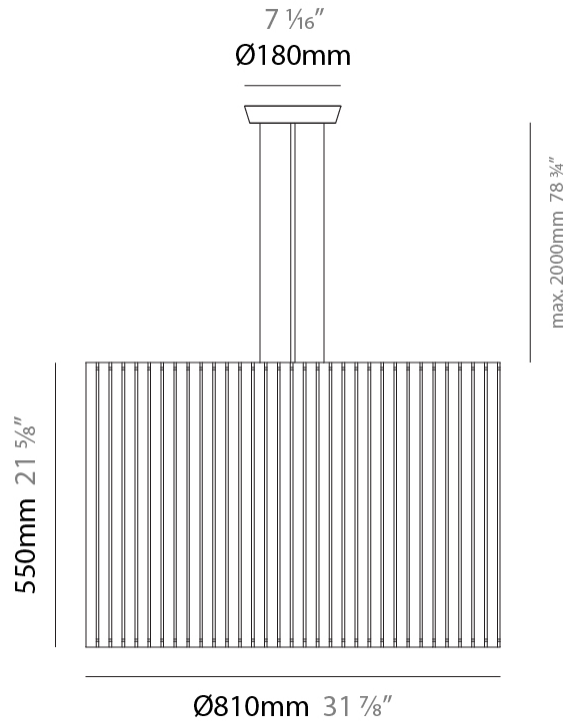

PROJECT	
TYPE	
SPECIFIER	
QUANTITY	
DATE	

LUZ OCULTA WOOD SUSPENSION

D51035- -

base number	Finish Options	Finish Options

1. To build a product code in our configurator select the specify button on the base model # product page
2. To build a manual product code on this datasheet choose from the options listed below in blue font and add the suffix to the base model #

GENERAL

Series: Luz Oculta
Subseries: Luz Oculta Wood
Brand: Fambuena
Division: Design
Mounting Type: Suspension
Mounting Location: Ceiling
Subcategory: Pendant

PHYSICAL

Shape: Rectangle
Diameter (mm): 810
Diameter (in): 31 7/8
Height (mm): 550
Height (in): 21 5/8
Light Distribution: Direct / Indirect
Fixture Finish: [DOW / NAT](#)
Holder Finish: BRA / BRZ
Fixture Material: Metal / Wood
Cable Details: Cable length 2000mm / 79"

ELECTRICAL

Number of Lamps: 3
Lamp Type: LED Retrofit
Lamp Shape: A19
Bulb Included: Bulb Not Included
Total Output Wattage (W): 36
Max. Wattage Per Lamp (W): 12
Lamp Base: E26
Input Voltage (V): 120
Upon Request: 277Vac / GU24

LED

OPTICAL

RATINGS AND CERTIFICATIONS

Certified By: Certified for North American Standards
IP rating: IP20