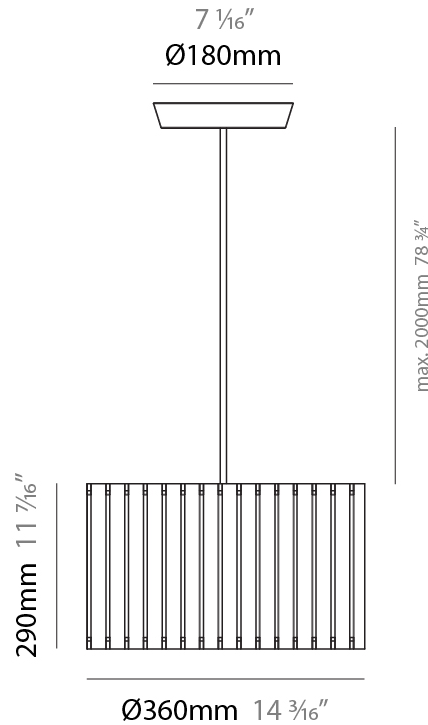

PROJECT	
TYPE	
SPECIFIER	
QUANTITY	
DATE	

LUZ OCULTA WOOD SUSPENSION

D51039- -
base number   Finish Options   Finish Options

1. To build a product code in our configurator select the specify button on the base model # product page
2. To build a manual product code on this datasheet choose from the options listed below in blue font and add the suffix to the base model #

GENERAL

Series: Luz Oculta
Subseries: Luz Oculta Wood
Brand: Fambuena
Division: Design
Mounting Type: Suspension
Mounting Location: Ceiling
Subcategory: Pendant

PHYSICAL

Shape: Rectangle
Diameter (mm): 360
Diameter (in): 14 ³/₁₆"
Height (mm): 290
Height (in): 11 ⁷/₁₆"
Light Distribution: Direct / Indirect
Fixture Finish: [DOW / NAT](#)
Holder Finish: BRA / BRZ
Fixture Material: Metal / Wood
Cable Details: Cable length 2000mm / 79"

ELECTRICAL

Number of Lamps: 1
Lamp Type: LED Retrofit
Lamp Shape: A19
Bulb Included: Bulb Not Included
Max. Wattage Per Lamp (W): 7
Lamp Base: E26
Input Voltage (V): 120
Upon Request: 277Vac / GU24

LED

OPTICAL

RATINGS AND CERTIFICATIONS

Certified By: Certified for North American Standards
IP rating: IP20